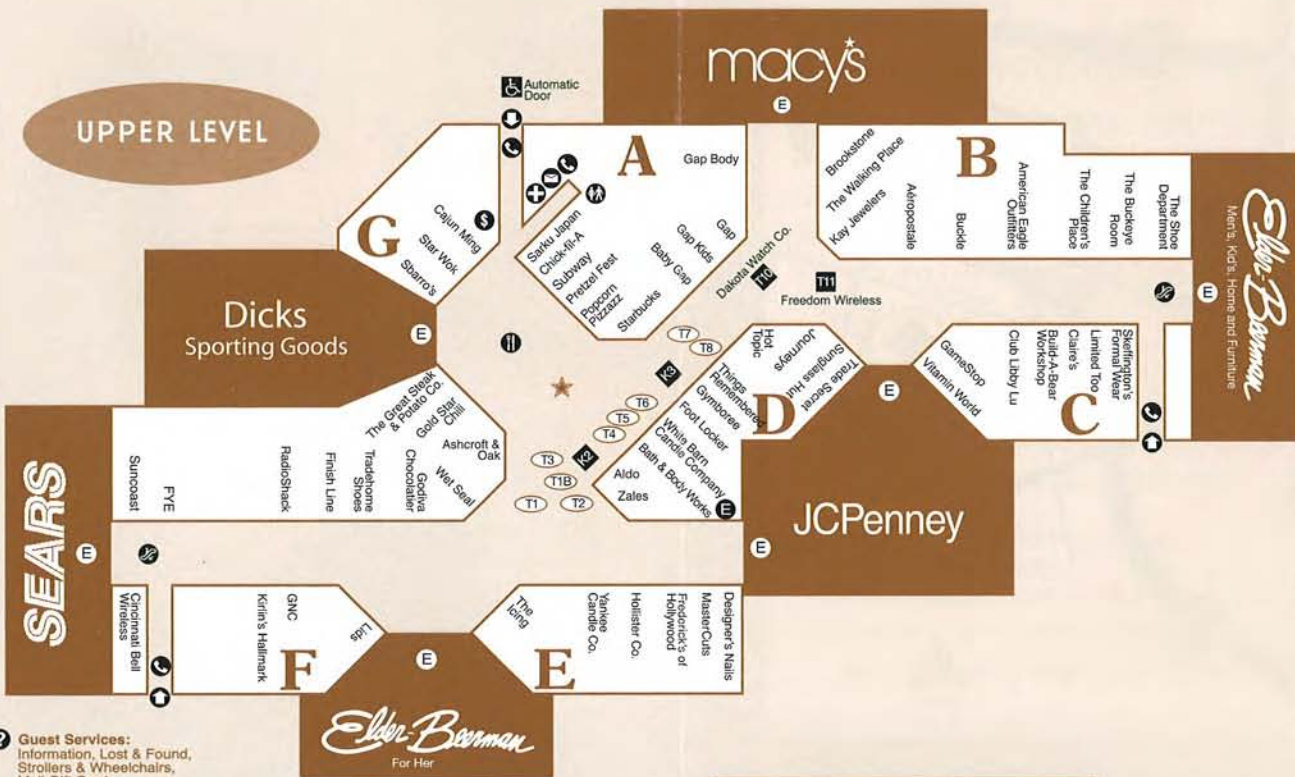

LOCATION

The Mall at Fairfield Commons is conveniently located at the intersection of Pentagon Blvd and North Fairfield Road, just off Interstate 675.

MALL HOURS

Monday-Saturday: 10:00 AM - 9:00 PM

Sunday: 12:00 PM - 6:00 PM

Holiday and department store hours may vary.

The Mall at
**FAIRFIELD
 COMMONS**

2727 Fairfield Commons, Beavercreek, OH 45431 | 937-427-9031

www.mallatfairfieldcommons.com

A GLIMCHER MALL

Everything
 YOU NEED
to shine.

The Mall at
**FAIRFIELD
 COMMONS**

UPPER LEVEL

- Guest Services:** Information, Lost & Found, Strollers & Wheelchairs, Mall Gift Cards
- Restrooms/Family Restroom**
- ATM**
- Elevator**
- Escalator**
- Mail Box, Stamps**
- Security**
- Public Telephone**
- Food Court & Dining Area**
- Mall Entrance**
- Mall Management Office**
- Dayton Daily News Play Land**
Soft Play Area & WiFi Hot Spot

Body Central	N	320-9691
Charlotte Russe	L	429-2068
Christopher & Banks	I	320-1982
Express	H	320-0077
Frederick's of Hollywood	E	426-7788
Gap Body	A	320-0090
Lady Foot Locker	J	426-0548
Lane Bryant	M	320-0048
The Limited	H	320-2233
Motherhood Maternity	L	320-1414
New York & Co.	N	320-9290
Nirvana	J	320-1520
SHE Fashions	I	429-3003
Victoria's Secret	H	320-2266
Wet Seal	G	429-7740