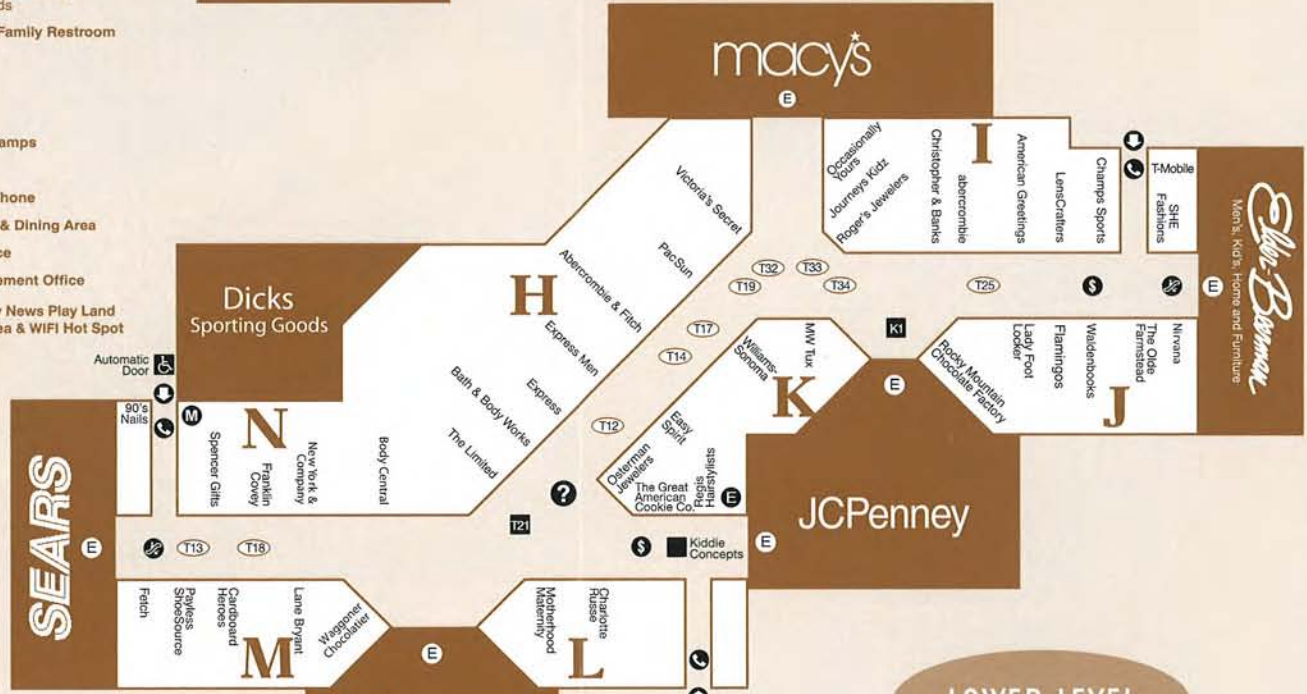

LOCATION

The Mall at Fairfield Commons is conveniently located at the intersection of Pentagon Blvd and North Fairfield Road, just off Interstate 675.

MALL HOURS

Monday-Saturday: 10:00 AM - 9:00 PM

Sunday: 12:00 PM - 6:00 PM

Holiday and department store hours may vary.

The Mall at
**FAIRFIELD
 COMMONS**

2727 Fairfield Commons, Beavercreek, OH 45431 | 937-427-9031

www.mallatfairfieldcommons.com

A GLIMCHER MALL

Everything
 YOU NEED
to shine.

The Mall at
**FAIRFIELD
 COMMONS**

UPPER LEVEL

- Guest Services:** Information, Lost & Found, Strollers & Wheelchairs, Mall Gift Cards
- Restrooms/Family Restroom**
- ATM**
- Elevator**
- Escalator**
- Mail Box, Stamps**
- Security**
- Public Telephone**
- Food Court & Dining Area**
- Mall Entrance**
- Mall Management Office**
- Dayton Daily News Play Land**
Soft Play Area & WiFi Hot Spot

Body Central	N	320-9691
Charlotte Russe	L	429-2068
Christopher & Banks	I	320-1982
Express	H	320-0077
Frederick's of Hollywood	E	426-7788
Gap Body	A	320-0090
Lady Foot Locker	J	426-0548
Lane Bryant	M	320-0048
The Limited	H	320-2233
Motherhood Maternity	L	320-1414
New York & Co.	N	320-9290
Nirvana	J	320-1520
SHE Fashions	I	429-3003
Victoria's Secret	H	320-2266
Wet Seal	G	429-7740